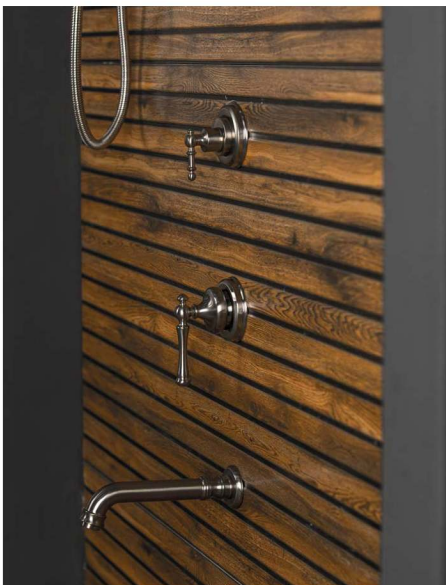

THE GOAL OF LIFE
IS LIVING IN
AGREEMENT WITH NATURE