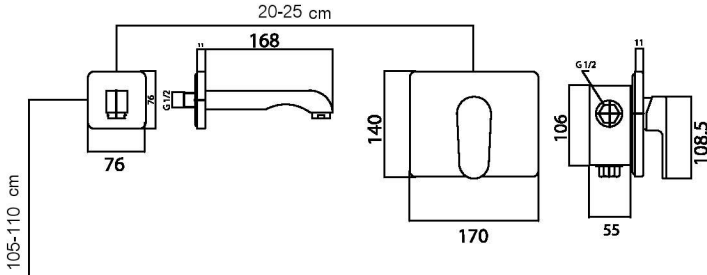

1. Built-in ● Matt Black
   Bath mixer Type1: A Box
   Bath mixer Type2: B Box
   Bath mixer Type3: B Box
   Bath mixer Type4: B Box
   Shower mixer: A Box
   Basin mixer: A Box

BASIN MIXER

روشویی

Built-in