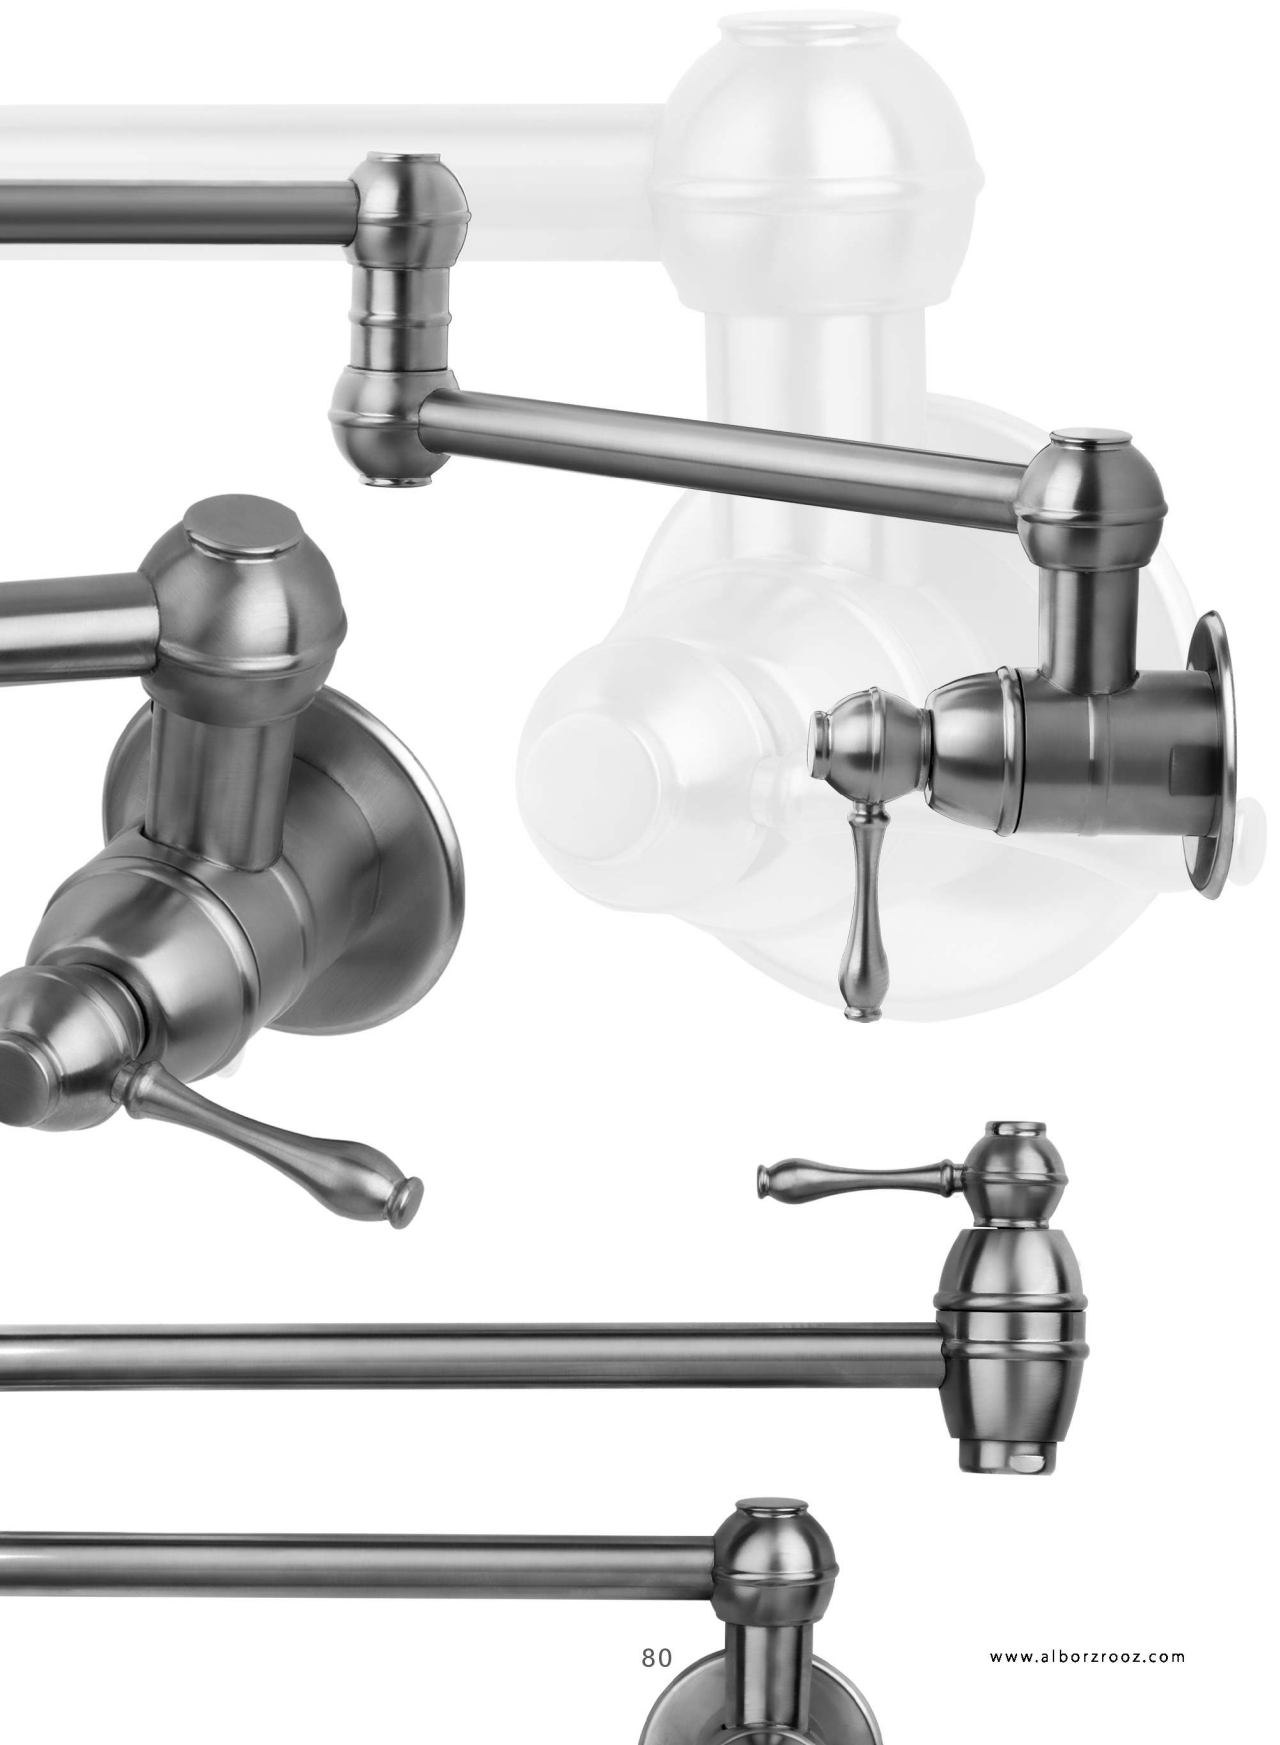

# POT FILLER FAUCET

VALUES:

QUALITY, TECHNOLOGY, DESIGN AND SUSTAINABILITY.  
BALANCING THESE IN EVERYTHING WE DO,  
ALLOWS US TO DELIVER  
UNRIVALLED WATER ENJOYMENT TO OUR CUSTOMERS