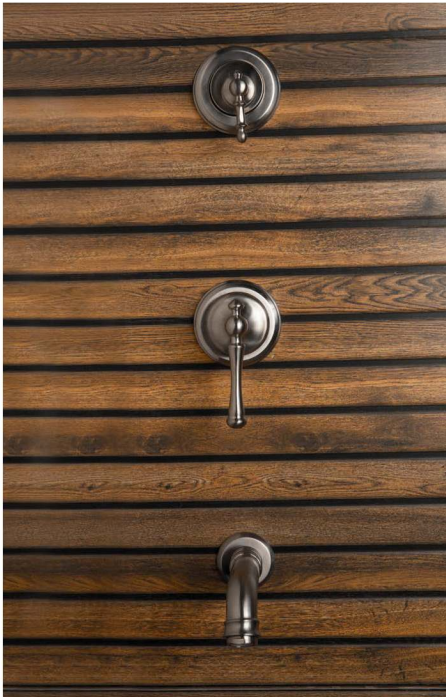

THE GOAL OF LIFE
IS LIVING IN
AGREEMENT WITH NATURE